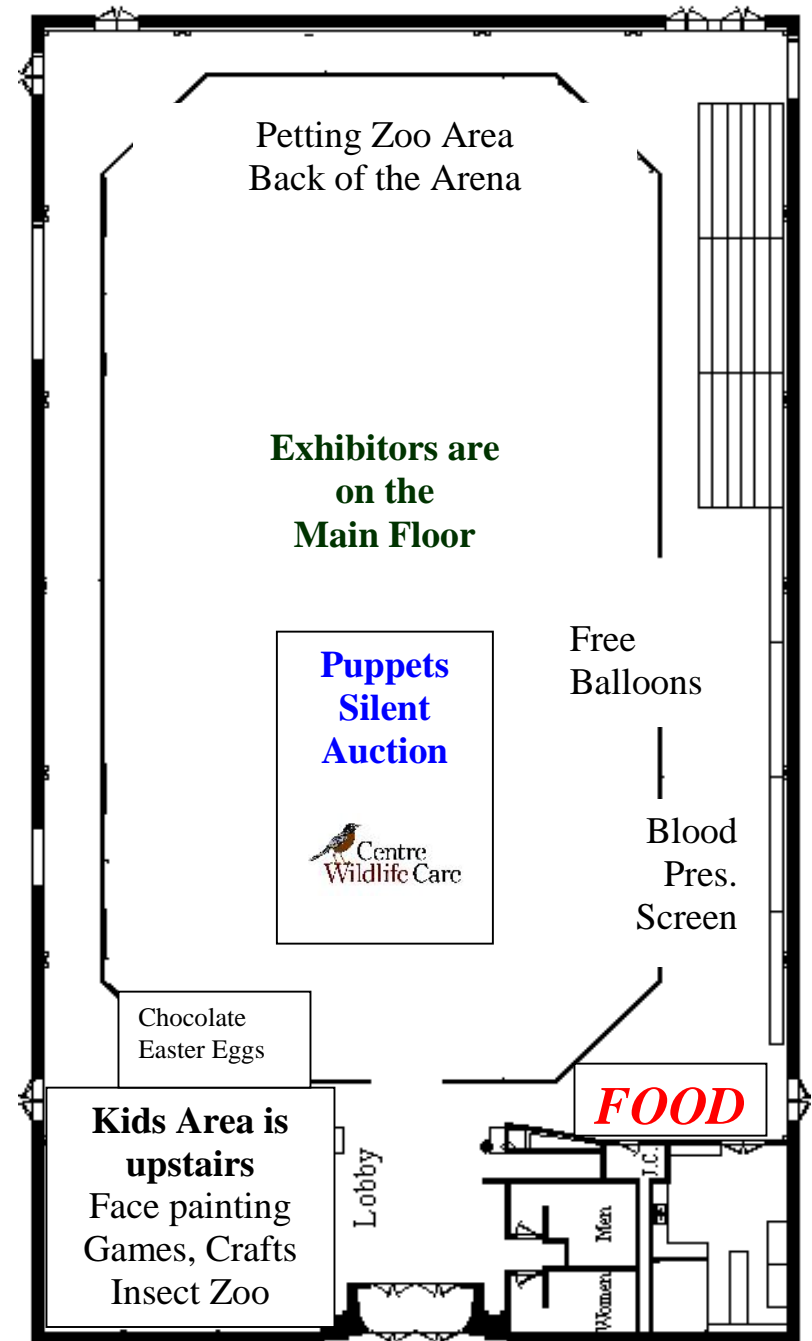

PETTING ZOO & LARGE ANIMALS

- Kylee the Camel
- Native Path Wildlife Center
- Petting Zoo by Restless Winds Farm
- Ssssnakes by Victoria O (CWC volunteer)

EXHIBITORS

- Animal Welfare Council - Allegheny Spay & Neuter Clinic
- Animal Graphics – Artwork by Amanda Maser
- Bureau of Dog Law Enforcement
- Centre County PAWS
- Centre Wildlife Care (HOST)
- CPVETS
- Falconer Fran Gray
- Fonda's Foundlings
- Happy Paws Happy Homes
- Happy Valley Animals In Need
- Invisible Fence Brand of Central PA
- Joe Jovinelly's giant rabbits
- Landscape II
- Metzger Animal Hospital
- Nest & Eggs by Paper Bird Creative & Education
- Nittany Beagle Rescue
- ODATT – One Dog At a Time
- PCO - PA Certified Organic
- Penn State Deer Pens
- Pet Stop of State College
- PETCO
- Pets Come First
- PFRA - PA Ferret Rescue Association
- PSU Noll Lab – Blood pressure/health screening
- Shaver's Creek Environmental Center
- Sweet Sunrise Bakery – Easter Eggs

KIDS AREA UPSTAIRS

- Face Painting by Kim Sharp & Friends
- Girl Scout Troop 40114 (with cookies)
- Insect Zoo by Penn State Entomology
- Lincoln Caverns – Crafts for kids
- Monster D – 5 Minute Monster Drawings
- PA Game Commission – Antler Ring Toss

Learn more about Centre Wildlife Care at
www.wildaboutanimals.net or 814-692-0004